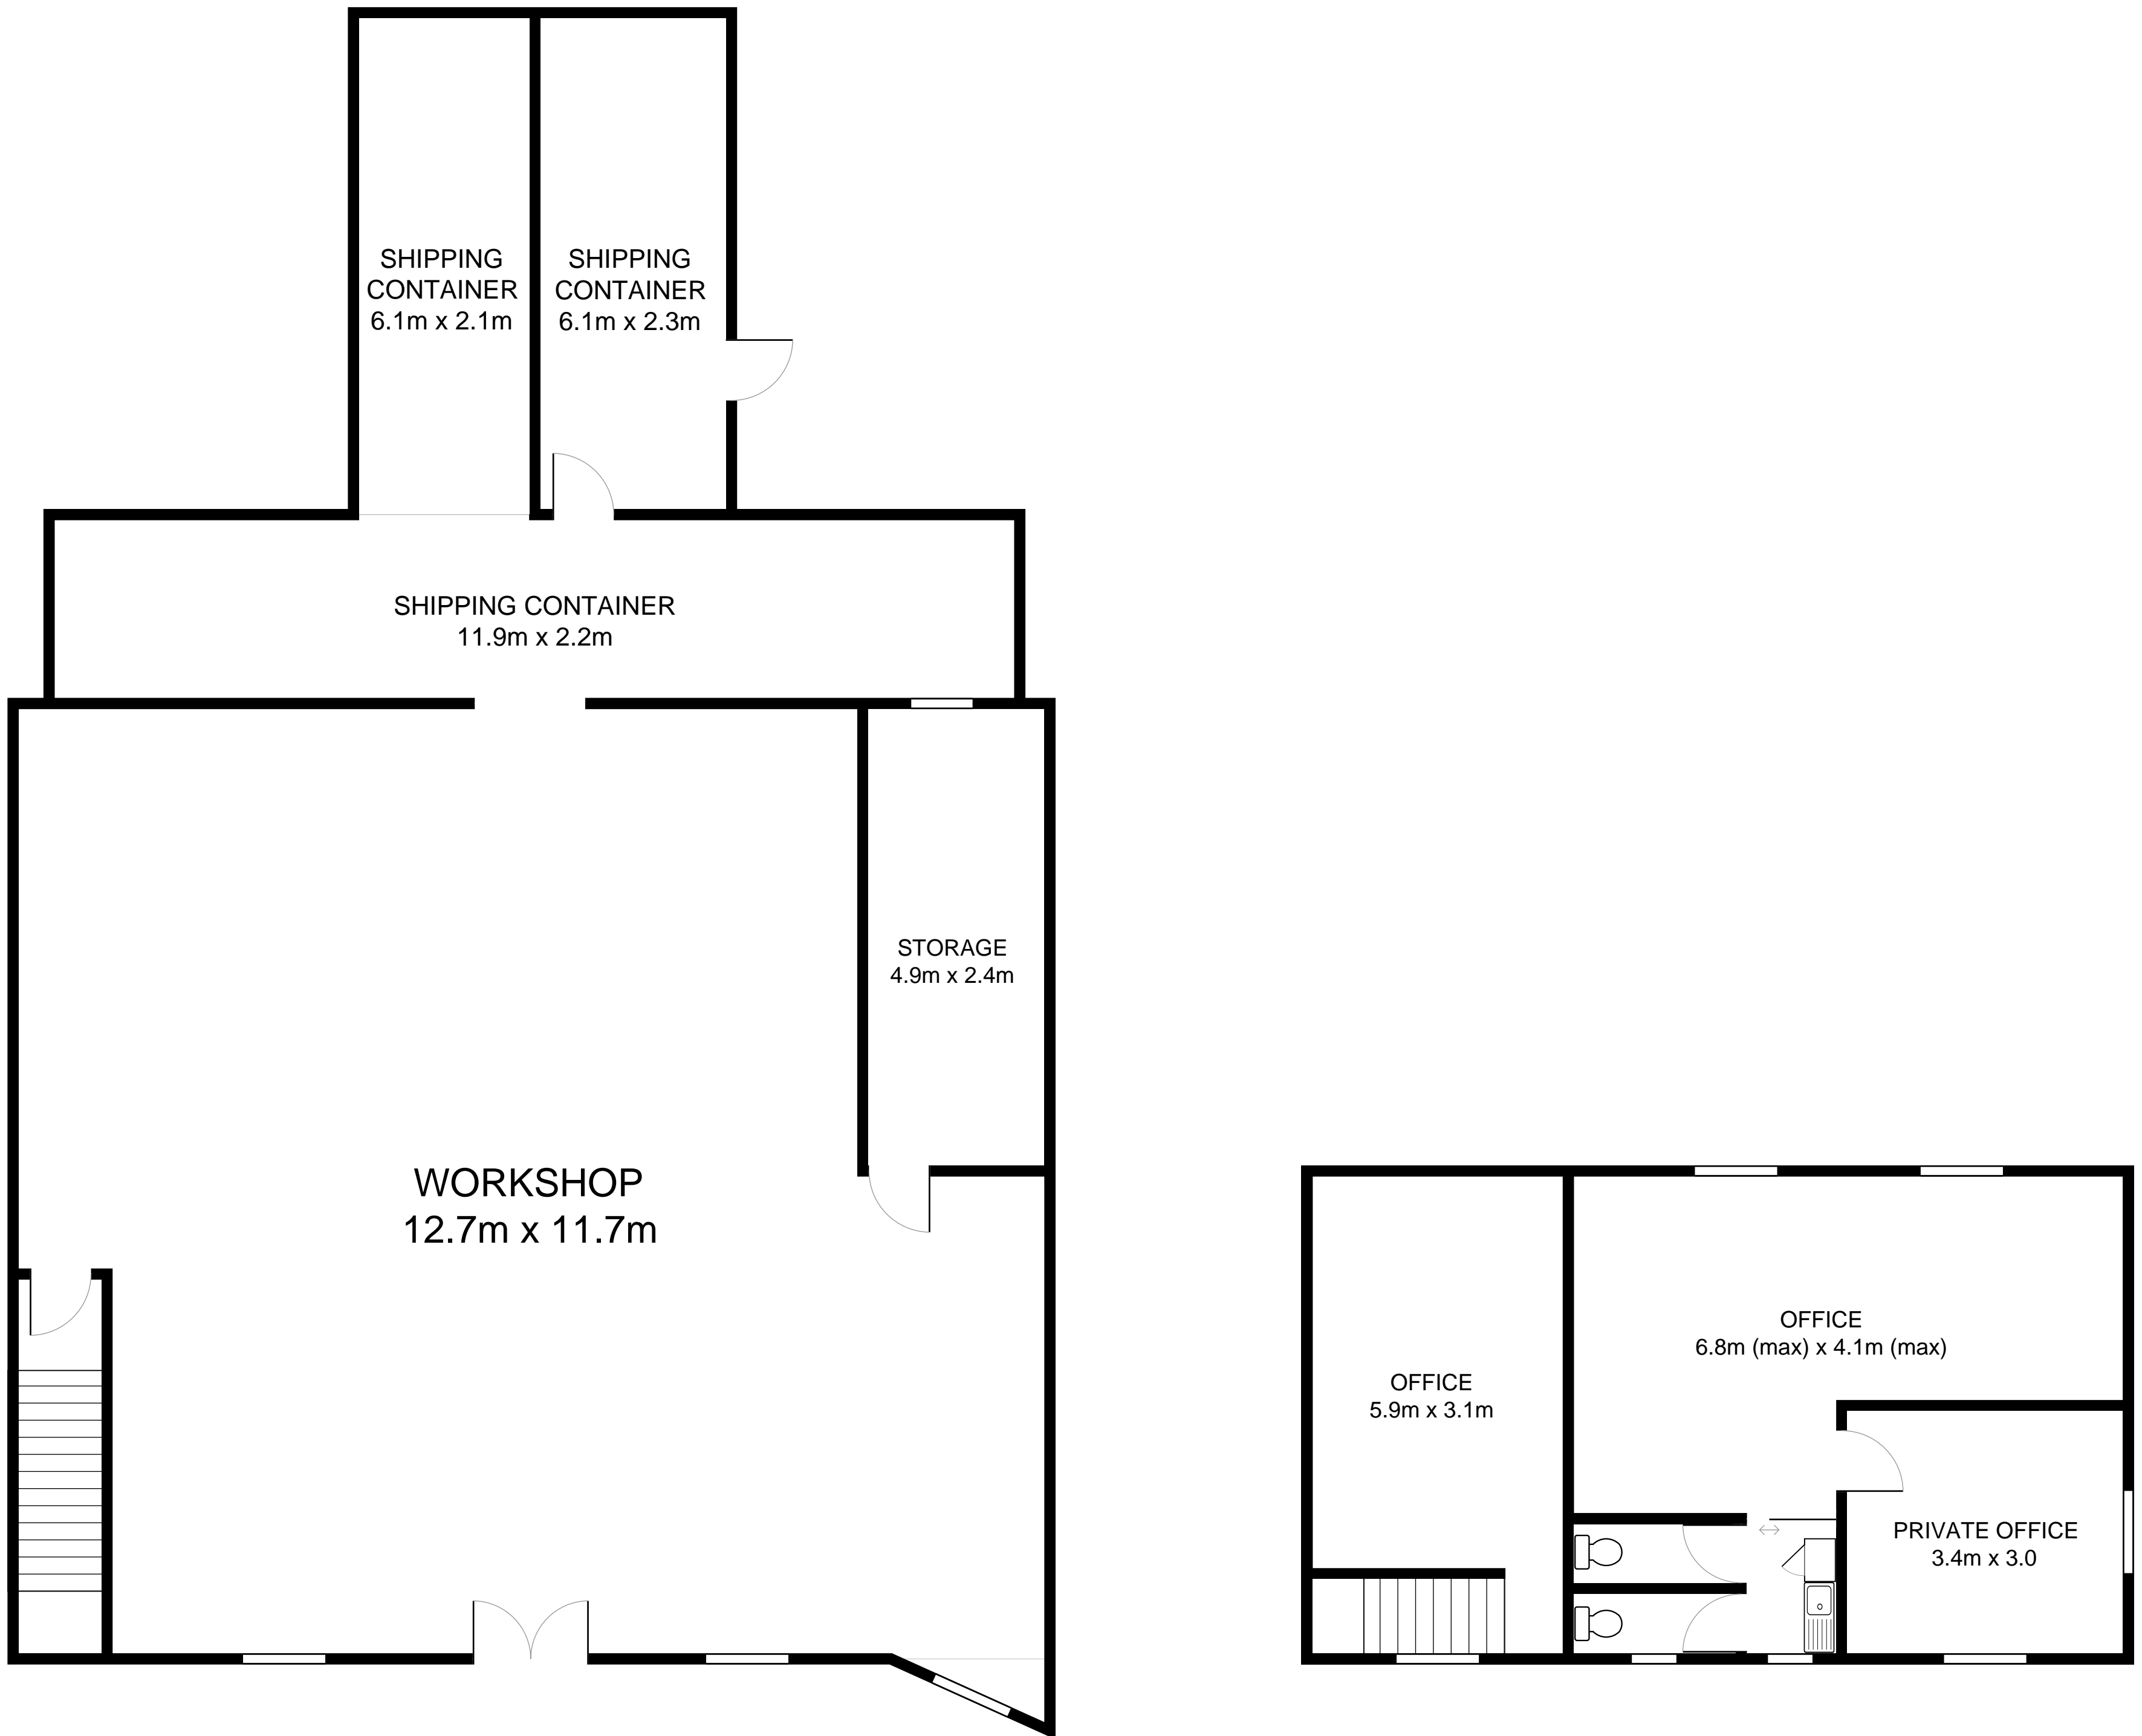

RETAIL/WORKSHOP SPACE WITH OFFICES  
(approx 260 sq meters, 2798.6 sq ft)

FOR ILLUSTRATION PURPOSES ONLY  
NOT TO SCALE